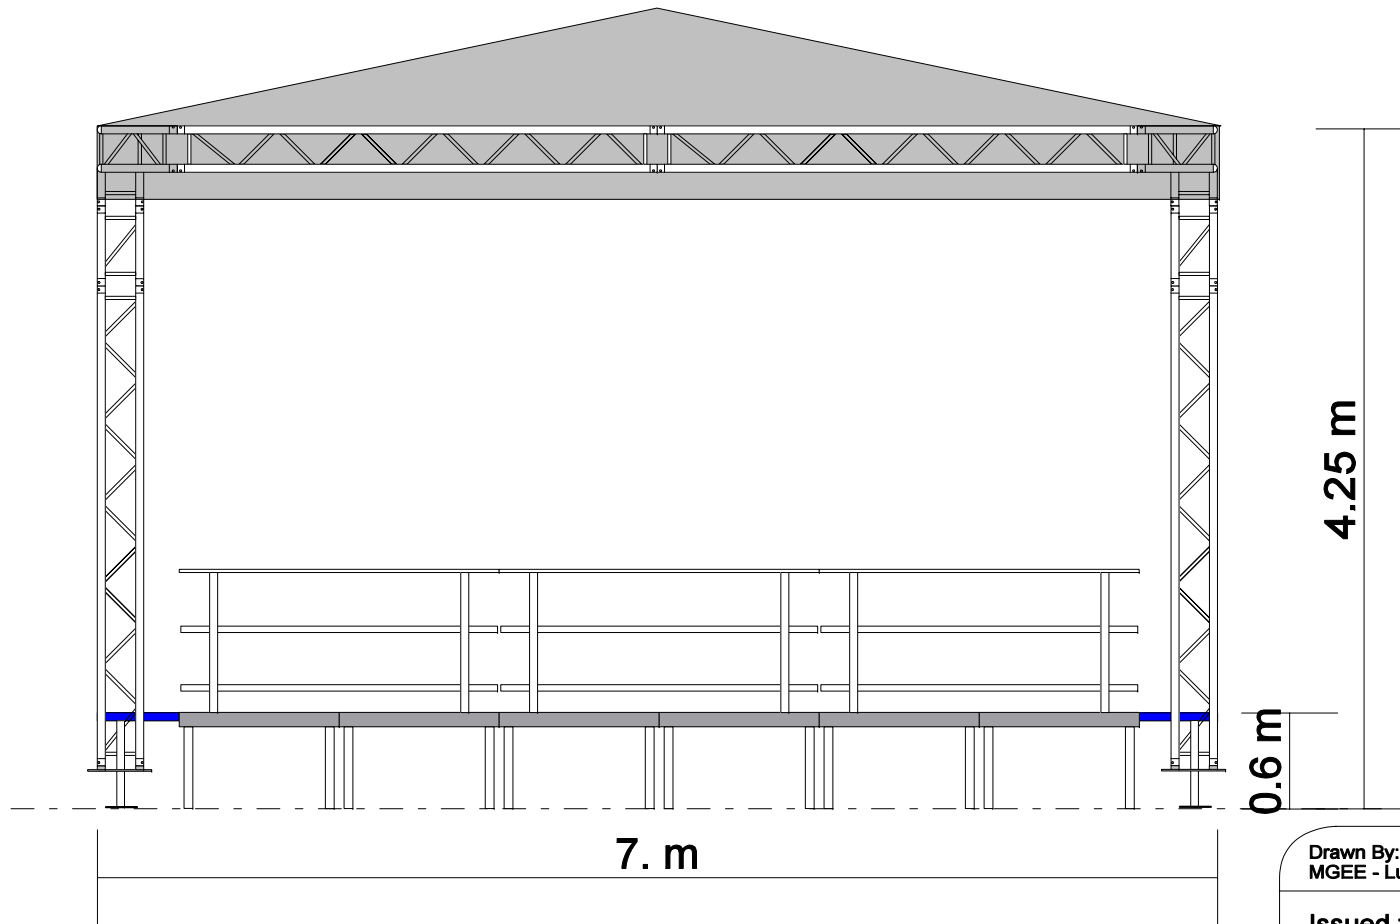

Eurotrussbühnendach (BxHxT) 7 x 4 x 4m

Drawn By:
MGEE - Lutz

Scale:

Date:
26.06.04

Issued for:

mgee-gera.de

Drawing No:

4711